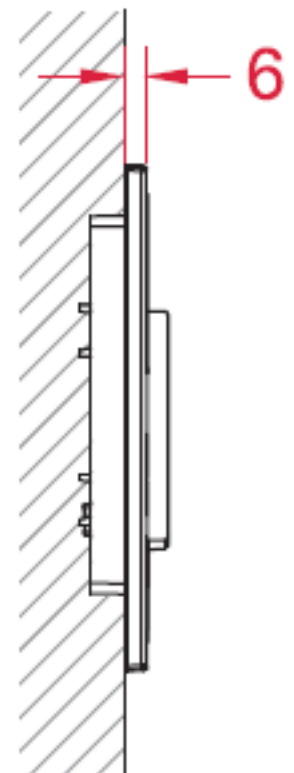

# LOOP ABS PLASTIC PUSH PLATE (9.240.600 - White)

Suitable for use with all TECE Cisterns

Sheeting Requirements (Prior to tiling):  
Standard Mount - 18mm non flex board

Proudly imported and distributed by  
Gro Agencies Pty Ltd  
Unit 2 / 37 Howe St, Osborne Park, WA, 6017  
P 08 9446 3288 E info@groagencies.com.au W www.groagencies.com.au