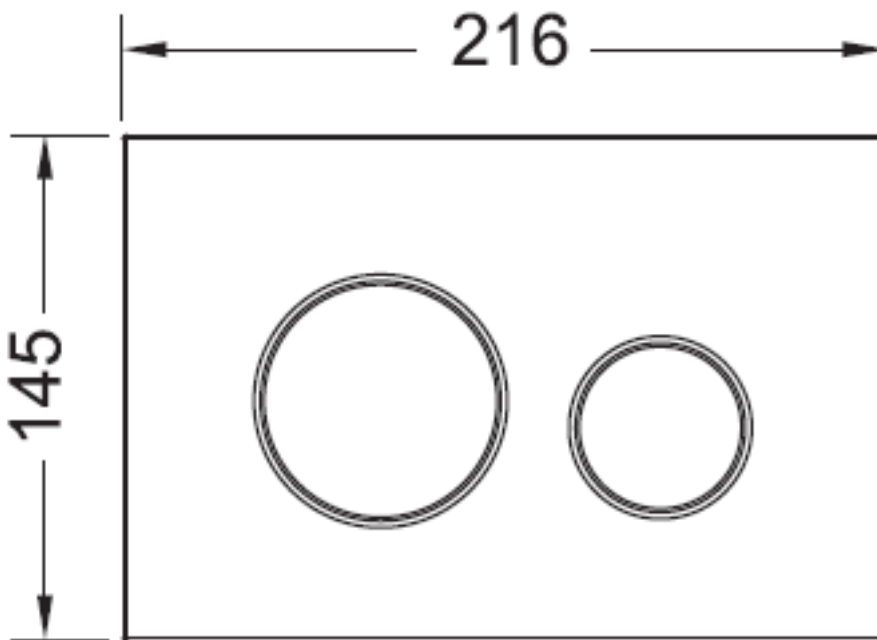

# LOOP ABS PLASTIC PUSH PLATE (9.240.600 - White)

Suitable for use with all TECE Cisterns

Sheeting Requirements (Prior to tiling):  
Standard Mount - 18mm non flex board

Proudly imported and distributed by  
Gro Agencies Pty Ltd  
Unit 2 / 37 Howe St, Osborne Park, WA, 6017  
P 08 9446 3288 E info@groagencies.com.au W www.groagencies.com.au